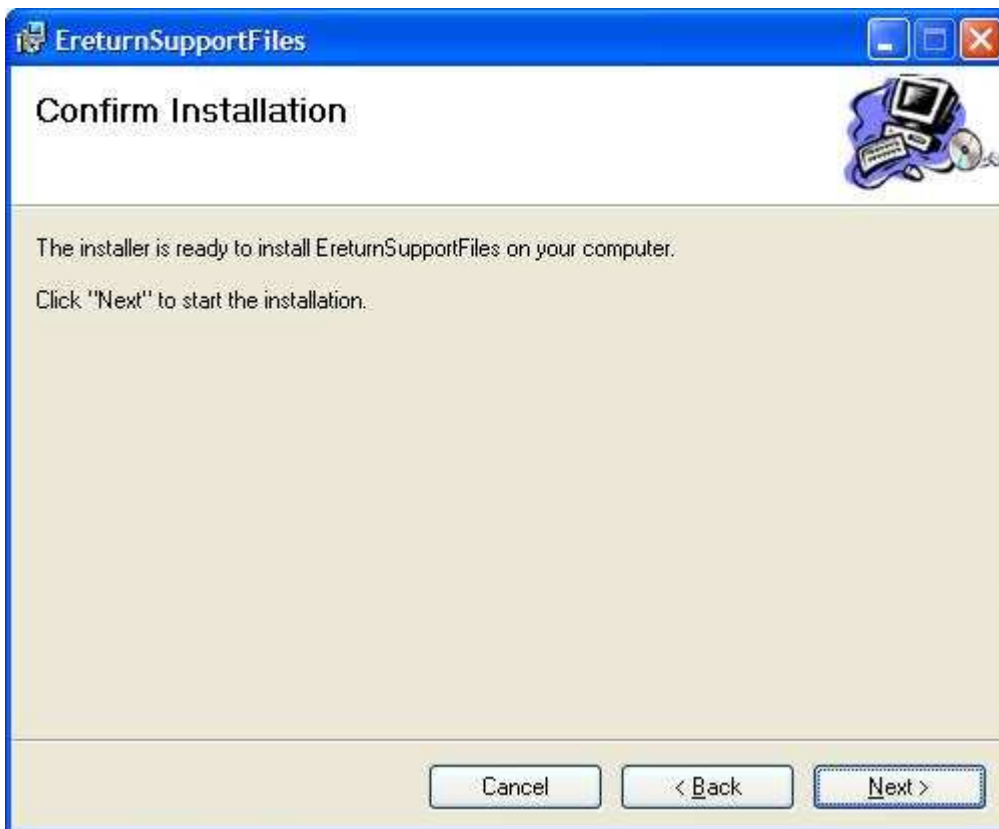

After downloading the EreturnSupportFiles.msi file. Double click it to begin installation.

Follow the on screen instructions given by the installation wizard. Below are screenshots of the wizard pages.